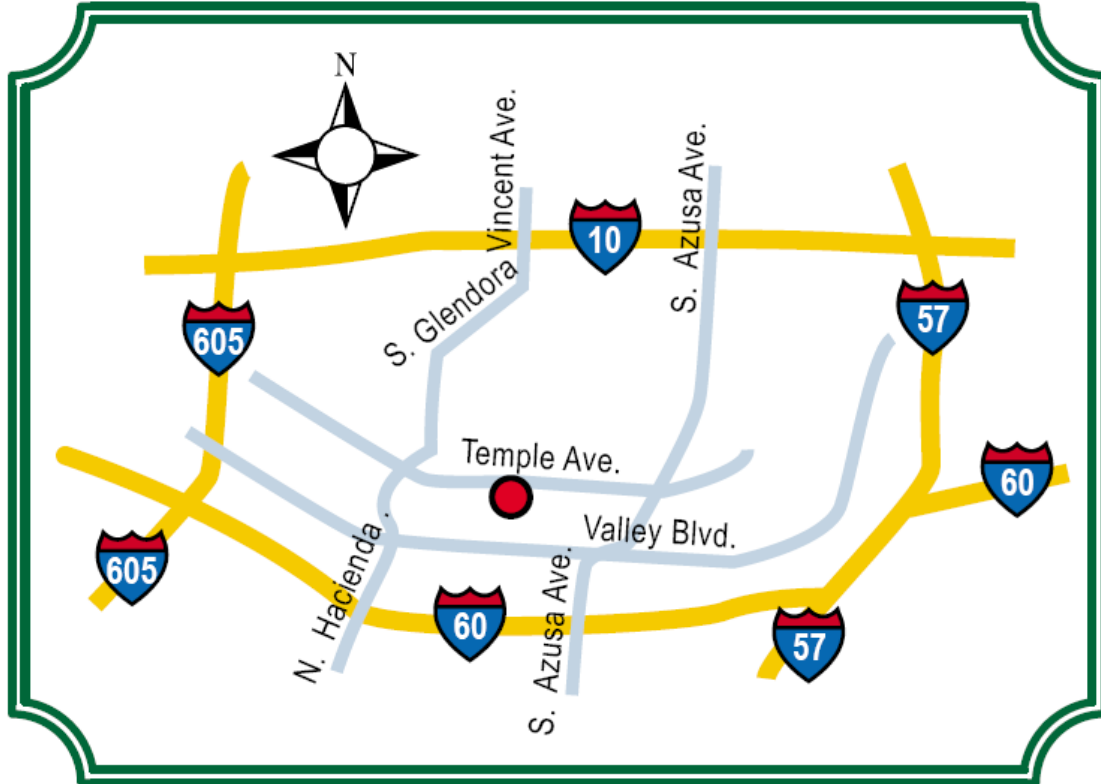

DIRECTIONS TO INDUSTRY HILLS EXPO CENTER

www.industryexpoctr.com

Industry Hills Expo Center
16200 Temple Avenue
City of Industry, CA 91744
Tel (626) 330-0324

If you have further questions regarding the Rowland Unified School District Employee Kick-Off, visit www.RowlandSchools.org or call (626)854-8352